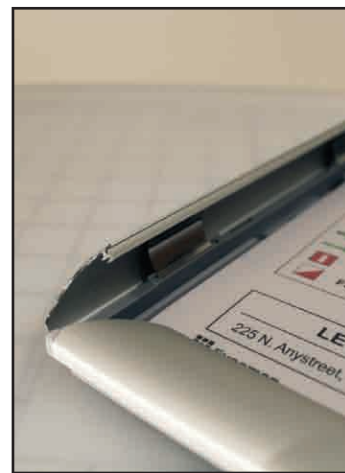

QC - Quick Clip

Casement

Specifications:

- Matte finish aluminum frame (1")
- Sturdy metal clips hold graphics
- Clear non-glare plastic cover
- Hidden mounting hardware
- Pre-drilled for quick installation
- Product is assembled
- Surface mounting: screws and wall plugs included
- Available with High-Glow backing

Mounting Options:

- Pre-drilled holes for screws
- VHB permanent mounting tape

Colors:

- Satin Silver
- Black
- Wood grain

Product No.	Dimensions
QC811	8.5"x11"
QC1117	11"x17"
QC1824	18"x24"
QC2436	24"x36"
QC****	Call for larger