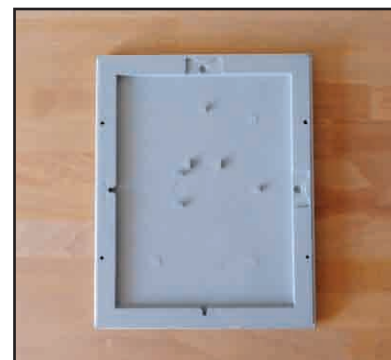

QC - Quick Clip

Casement

Specifications:

- Matte finish aluminum frame (1")
- Sturdy metal clips hold graphics
- Clear non-glare plastic cover
- Hidden mounting hardware
- Pre-drilled for quick installation
- Product is assembled
- Surface mounting: screws and wall plugs included
- Available with High-Glow backing

Mounting Options:

- Pre-drilled holes for screws
- VHB permanent mounting tape

Colors:

- Satin Silver
- Black
- Wood grain

Product No.	Dimensions
QC811	8.5"x11"
QC1117	11"x17"
QC1824	18"x24"
QC2436	24"x36"
QC****	Call for larger

Satin Silver

Black

Wood-grain

Back side